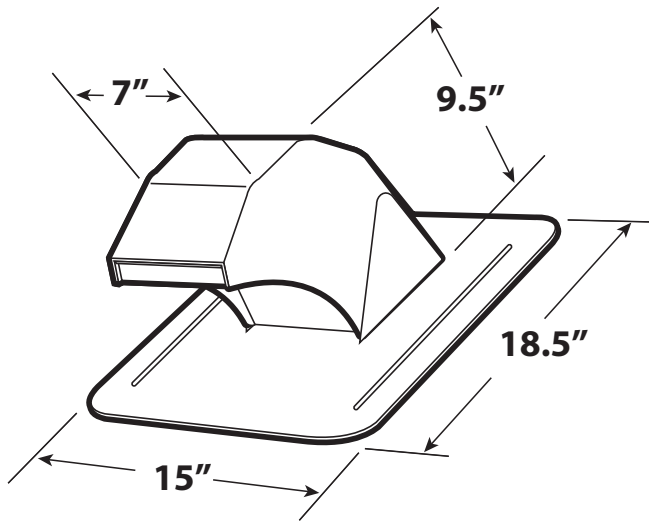

Models: # 60PRO30 and # 60PRO31

duraflo® Gooseneck ROOF EXHAUST VENT

Description:

Large enough to handle high performance bath fans and standard rangehood fans

- Provides weather protection with 5" of additional height for snow clearance
- Patented design to add additional weather protection, directs and deflects precipitation away from vent openings
- Flapper can still open with low performance bath fans
- Attaches to 4", 5" or 6" duct
- Additional collar available which fits a 6", 7" or 8" duct
- Available in 4 colors: black, brown, weatherwood and grey
- 20 sq. in. of net free area if used as an intake vent (remove flapper)

Durability:

Engineered to resist denting, peeling, extreme heat and cold, impact resistant to -40°

Colors:

Black, Brown, Grey, Weatherwood

Weather Protection:

The Duraflo® Gooseneck roof exhaust vent utilizes WeatherPRO® internal baffle technology to deflect water and snow, allowing for harmless draining out the drainage openings. Designed to allow high airflow while providing excellent defense against weather infiltration.