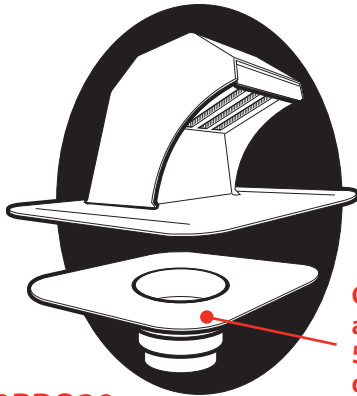

Molded screen prevents insect and bird nesting

Internal angled flapper

5" of additional height for snow clearance

Large flange ensures simple installation

With & without collar options available

Constructed for:

Models: # 60PRO30 and # 60PRO31

duraflo® Gooseneck ROOF EXHAUST VENT

Description:

Large enough to handle high performance bath fans and standard rangehood fans

- Provides weather protection with 5" of additional height for snow clearance
- Patented design to add additional weather protection, directs and deflects precipitation away from vent openings
- Flapper can still open with low performance bath fans
- Attaches to 4", 5" or 6" duct
- Additional collar available which fits a 6", 7" or 8" duct
- Available in 4 colors: black, brown, weatherwood and grey
- 20 sq. in. of net free area if used as an intake vent (remove flapper)

Durability:

Engineered to resist denting, peeling, extreme heat and cold, impact resistant to -40°

Colors:

Black, Brown, Grey, Weatherwood

Weather Protection:

The Duraflo® Gooseneck roof exhaust vent utilizes WeatherPRO® internal baffle technology to deflect water and snow, allowing for harmless draining out the drainage openings. Designed to allow high airflow while providing excellent defense against weather infiltration.